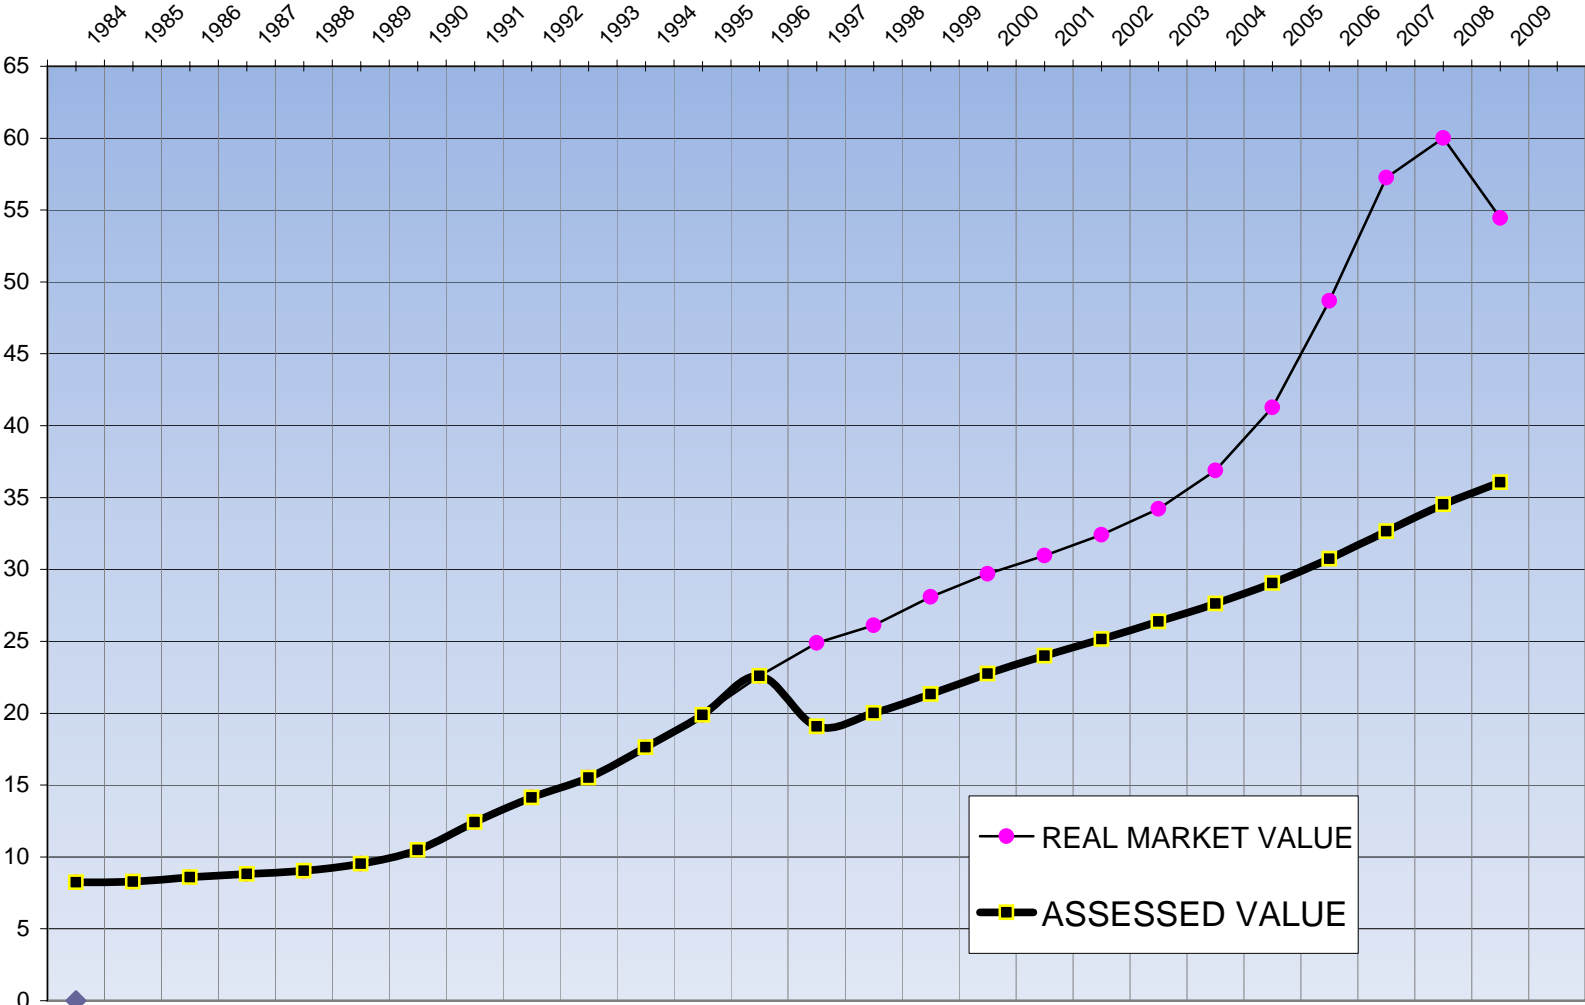

CLACKAMAS COUNTY VALUE HISTORY

TAX YEAR

\$ BILLION