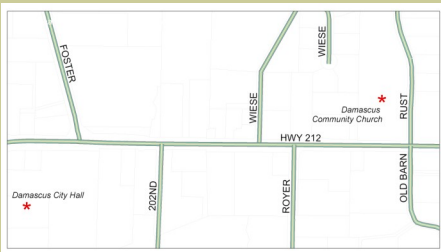

CITY OF DAMASCUS

19920 SE Highway 212
Damascus, OR 97089

SAVE THE DATE!
Open House
Tuesday,
August 17
Damascus
Community Church

PRESORT STANDARD
US POSTAGE PAID
PORTLAND OR
PERMIT NO. 2358

Damascus Community Church
14251 SE Rust Way
Just north of Hwy. 212, two blocks
east of Foster Road